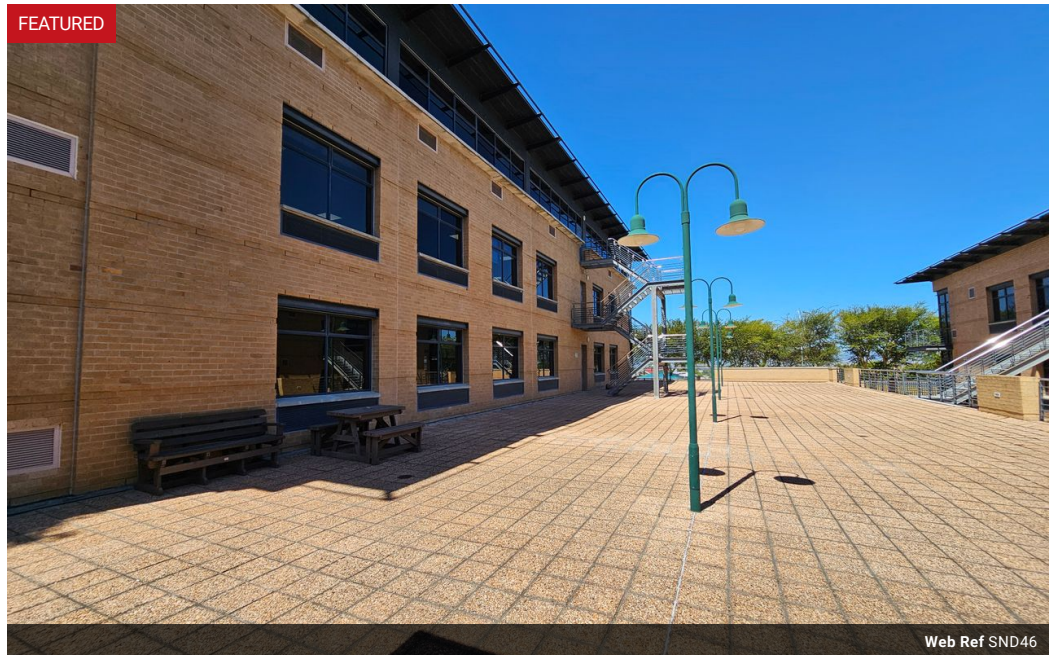

Contact Western Cape

021 6854020

Vineyard Centre
12 Dreyer Street
Claremont
Cape Town

FEATURED

Web Ref SND46

Platteklouf Office Park

Offices (25)
From R160 per m²
Size from 450m² to 2,500m²

Office Space to Rent | Platteklouf Office Park

Nestled in the serene and scenic suburb of Platteklouf, Platteklouf Office Park is a premium business destination that combines modern infrastructure, breathtaking surroundings, and unbeatable accessibility. As one of Cape Town's most sought-after commercial hubs, this office park is ideal for businesses looking to establish themselves in a professional yet tranquil environment. Platteklouf Office Park enjoys a strategic location on the slopes of the Tygerberg Hills, offering unparalleled views of Table Mountain and the city skyline. Situated just off the N1 highway, the office park is easily accessible from Cape Town's CBD, the...