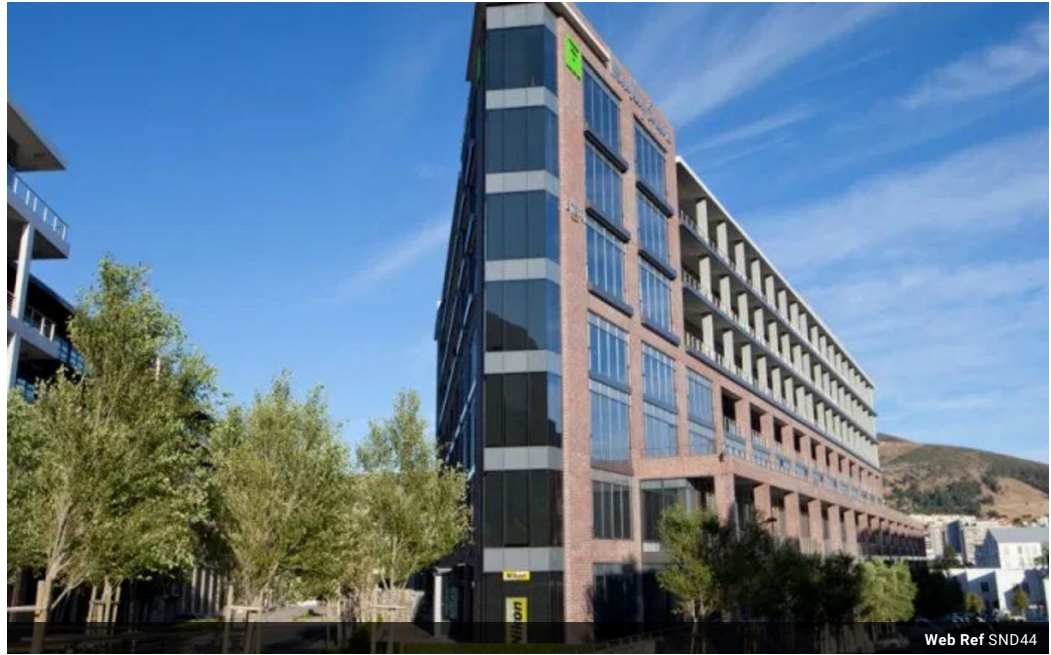

SPIRE

**Kevin Hellyer**

Candidate Property Practitioner  
Registered with PPRA  
(FFC 202 374 310 6)  
061 484 5578  
kevinh@spire.co.za

Contact Western Cape

021 6854020

Vineyard Centre  
12 Dreyer Street  
Claremont  
Cape Town

## Wembley Square

**Offices (25)**  
From R170 per m<sup>2</sup>  
Size from 600m<sup>2</sup> to 18,000m<sup>2</sup>

### Wembley Square | The Perfect Blend of Work, Play, and Urban Living

Wembley Square in Gardens, Cape Town, is more than just a place to rent office space – it's an exciting mixed-use precinct that brings together the best of urban living and modern business. Nestled on the trendy east side of Cape Town in a vibrant and fast-developing node, Wembley Square offers a chic, cosmopolitan experience designed for the busy professional who seeks a seamless integration of work, life, and play. With its cutting-edge design, beautifully landscaped common areas, and prime location, Wembley Square is the ideal place for businesses looking for flexible office space, and individuals who crave the convenience of a...