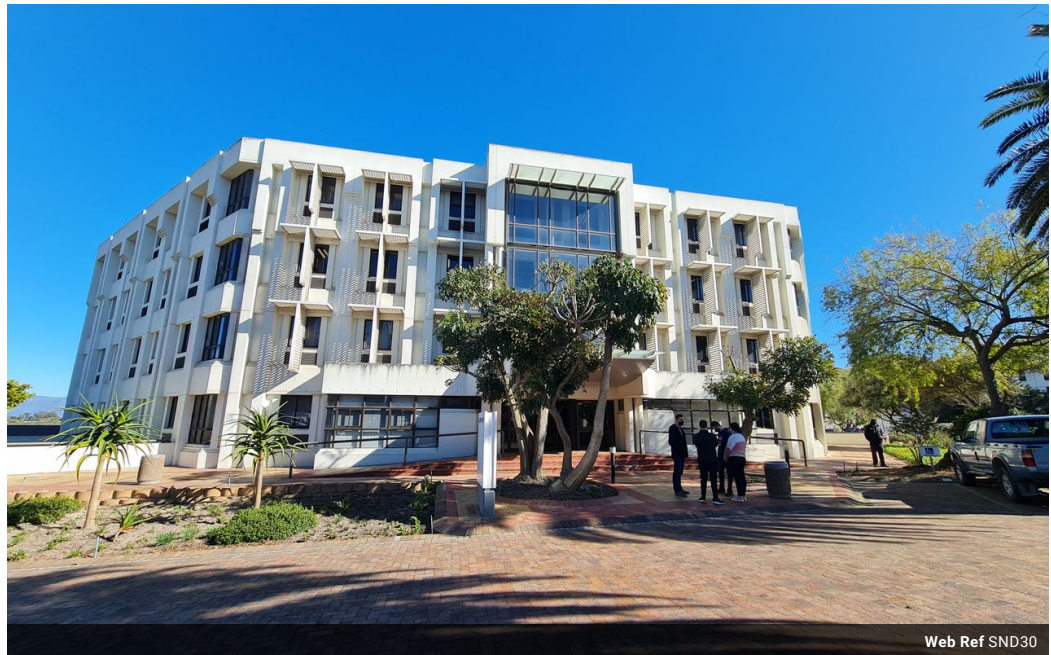

SPIRE

Kevin Hellyer

Candidate Property Practitioner
Registered with PPRA
(FFC 202 374 310 6)
061 484 5578
kevinh@spire.co.za

Contact Western Cape

021 6854020

Vineyard Centre
12 Dreyer Street
Claremont
Cape Town

Web Ref SND30

Tijger Park

Offices (100)
From R135 per m²
Size from 95m² to 1,500m²

Tijger Office Park | Office to Rent Tygervalley

Tijger Park, a prestigious office park located in the thriving commercial hub of Tygervalley, Cape Town, offers premium office space designed to cater to the needs of modern businesses. With its excellent location, professional atmosphere, and flexible office layouts, Tijger Park is a prime destination for companies looking to establish or expand their presence in the northern suburbs of Cape Town. Whether you're a start-up seeking your first office space or a well-established corporation in need of additional capacity, Tijger Park provides the ideal solution.

Situated in the heart of Tygervalley, Tijger Park offers easy access to...

Features

□