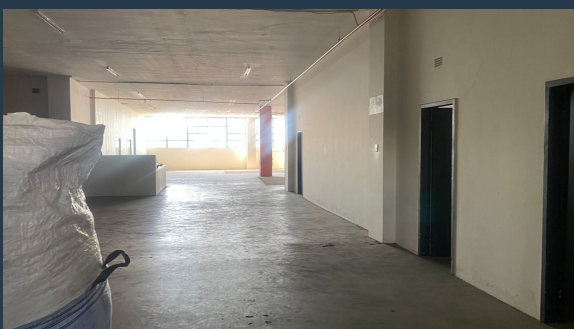

PROPERTY | WITH PURPOSE

R51,300 per month excl. VAT

R45 per m²

www.spire.co.za

TO LET

1 140Sqm Warehouse space to let in Wynberg . The space is in a closed environment that has 24/7 protection. This space caters for many organizations who have big production systems and wanting to build and grow their organization. There is a mini office space and a parking space outside for office use Wynberg is a suburb of Johannesburg, South Africa. It is located in Region E of the City of Johannesburg Metropolitan Municipality. It is based right next to Sandton, Johannesburg's that is built-up area with wall-to-wall factories. We have been helping businesses just like yours to find their perfect commercial, retail or industrial spaces. Our team of property professionals are ready to find your perfect space. We have a longstanding...