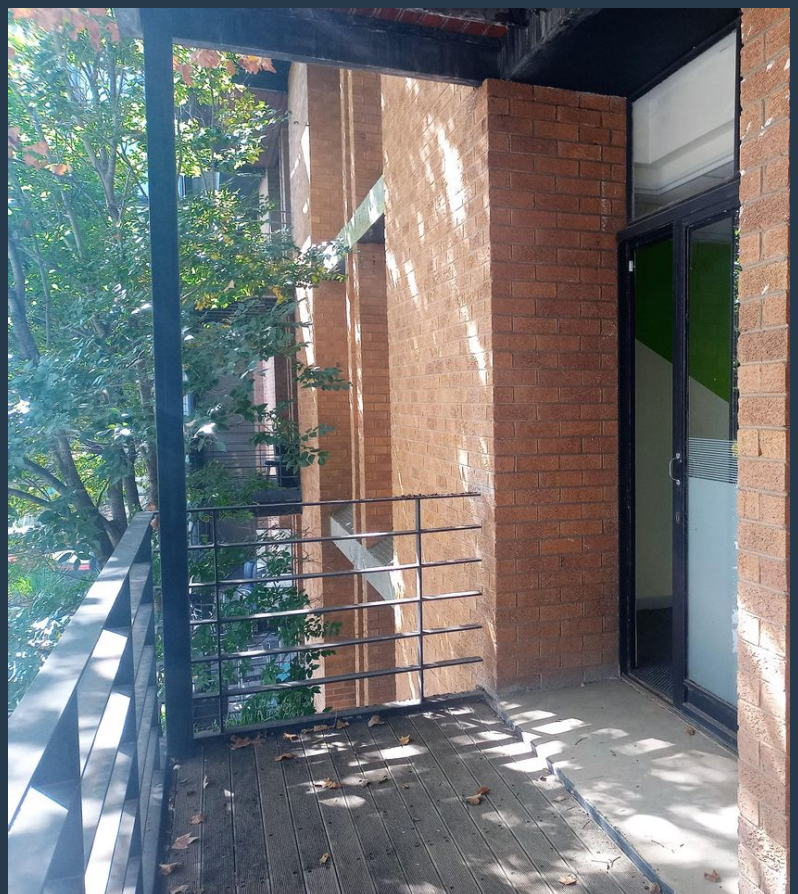

PROPERTY | WITH PURPOSE

R19,855 per month excl. VAT

R95 per m²

www.spire.co.za

TO LET

LILLY PARK

354 Lily Park, Rivonia Boulevard

209 Sqm Office to rent in Rivonia. This office has loads of natural light and a private balcony. An impressive entrance that leads into a central open plan office with two large meeting rooms. There is a kitchenette and two bathrooms attached to the office. The offices look over a lovely garden area and into the trees. This office is a must see, located on the first floor of the Lilly Office building on Rivonia Boulevard Sandton. This part of Rivonia is a bustling neighborhood with lots of small coffee shops and restaurants creating a lovely vibe. 8 open parking bays and 2 Basement parking bays are included in the rental price. Our team of property professionals are ready to find your perfect space. We have a longstanding...