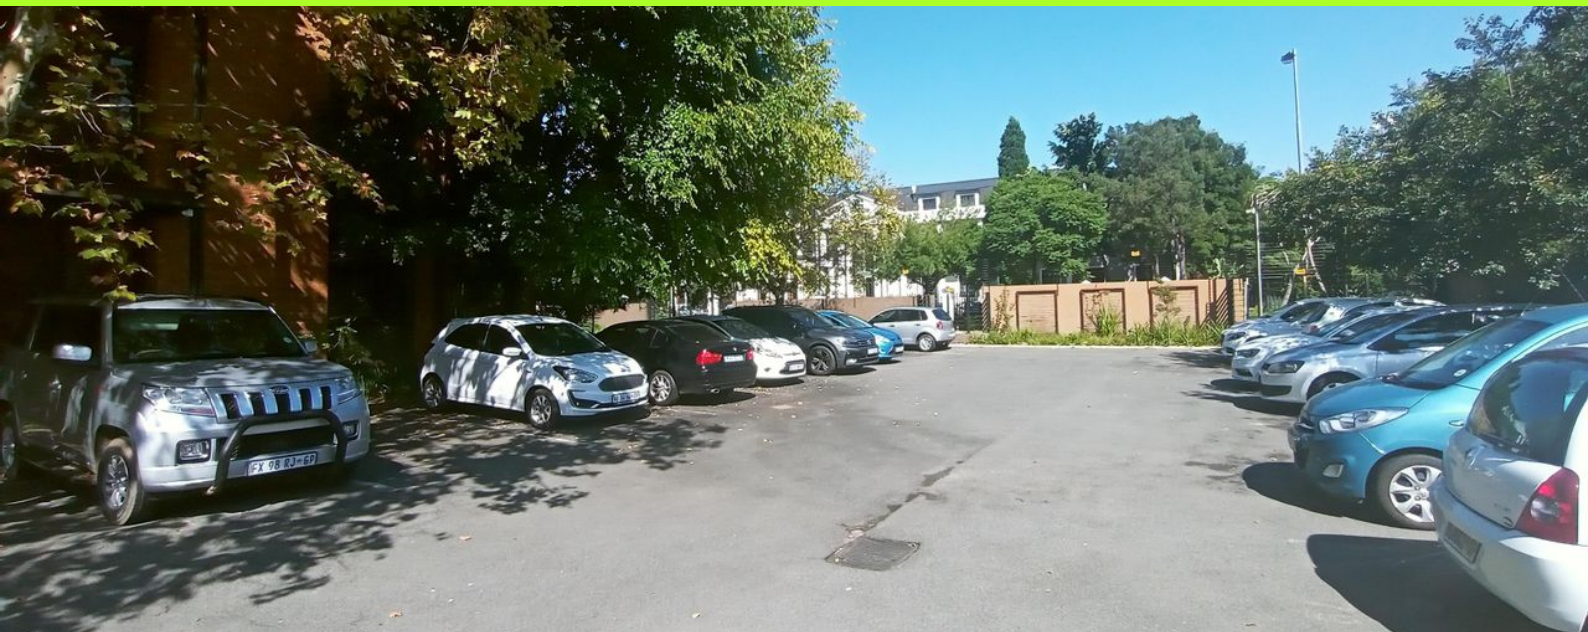

OFFICE SPACE TO RENT RIVONIA | LILY PARK

PROPERTY DETAILS

▲ Security	Yes	▲ Open Parking	8.0	▲ Floor Size	209m²
▲ Air Conditioning	Yes	▲ Basement Parking	2.0	▲ Zoning	Commercial

WEB REF: CL3727

Nadeema Chothia | 083 305 5354 | nademac@spire.co.za