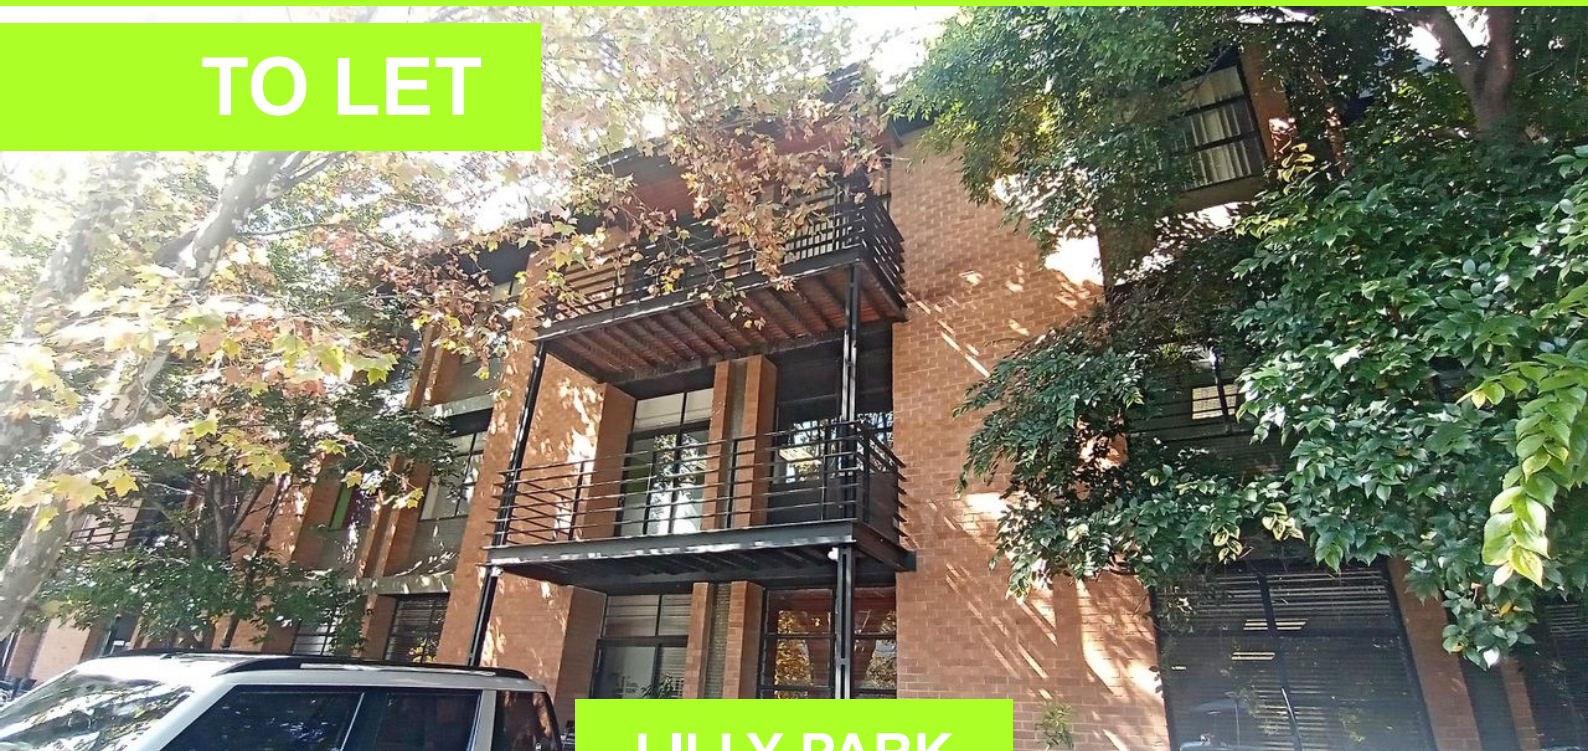

PROPERTY | WITH PURPOSE

R19,855 per month excl. VAT

R95 per m²

www.spire.co.za

TO LET

LILLY PARK

354 Lily Park, Rivonia Boulevard

209 Sqm Office to rent in Rivonia. This office has loads of natural light and a private balcony. An impressive entrance that leads into a central open plan office with two large meeting rooms. There is a kitchenette and two bathrooms attached to the office. The offices look over a lovely garden area and into the trees. This office is a must see, located on the first floor of the Lilly Office building on Rivonia Boulevard Sandton. This part of Rivonia is a bustling neighborhood with lots of small coffee shops and restaurants creating a lovely vibe. 8 open parking bays and 2 Basement parking bays are included in the rental price. Our team of property professionals are ready to find your perfect space. We have a longstanding...

WEB REF: CL3727

Nadeema Chothia | 083 305 5354 | nademac@spire.co.za

PROPERTY | WITH PURPOSE

R19,855 per month excl. VAT

R95 per m²

www.spire.co.za

OFFICE SPACE TO RENT RIVONIA | LILY PARK

PROPERTY DETAILS

▲ Security	Yes	▲ Open Parking	8.0	▲ Floor Size	209m ²
▲ Air Conditioning	Yes	▲ Basement Parking	2.0	▲ Zoning	Commercial

WEB REF: CL3727

Nadeema Chothia | 083 305 5354 | nademac@spire.co.za

PROPERTY | WITH PURPOSE