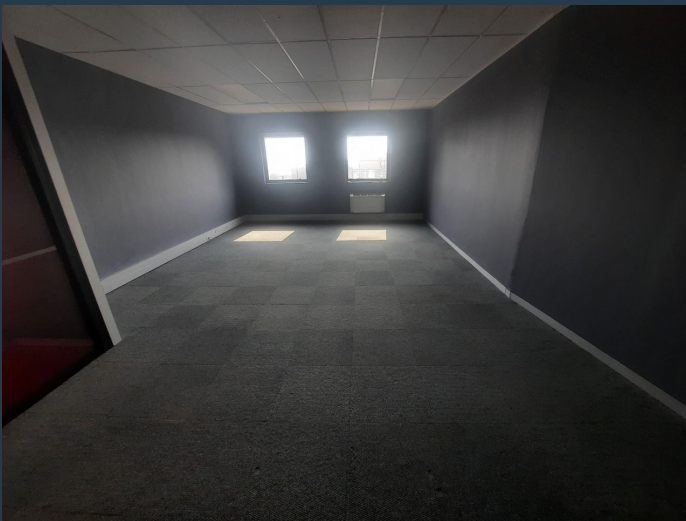

PROPERTY | WITH PURPOSE

R18,758 per month excl. VAT

R104 per m²

www.spire.co.za

CONTACT US

Nadeema Chothia

Agent

(011) 2685871

083 305 5354

nadeemac@spire.co.za

WEB REF: CL2521

Nadeema Chothia | 083 305 5354 | nadeemac@spire.co.za