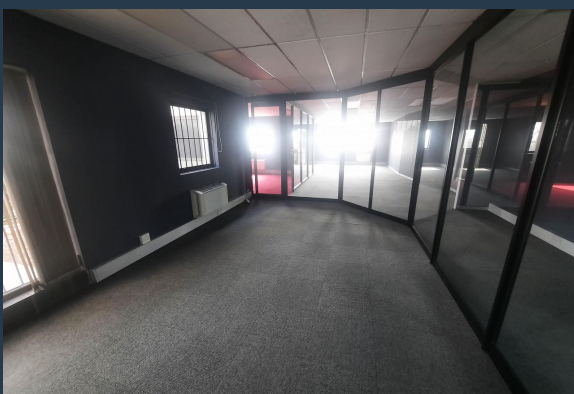

PROPERTY | WITH PURPOSE

R18,758 per month excl. VAT

R104 per m²

www.spire.co.za

TO LET

180.37 Sqm office space to rent in Rivonia. Bentley Office Park offers affordable office spaces ranging from 90 Sqm to 350 Sqm with the white box option. The commercial park has well-maintained grounds that make it a pleasing location to work in. Bentley Office Park is situated on the corner of Rivonia and Wessels Road, just off the N1 highway. The office park is easily accessed by public transport. Our team of property professionals are ready to find your perfect space. We have a longstanding relationship with the top property funds and property management companies. We feature properties from Gauteng's most exclusive, vibrant, and desirable commercial locations, Spire Property Brokers offer a premium property portfolio that showcases...