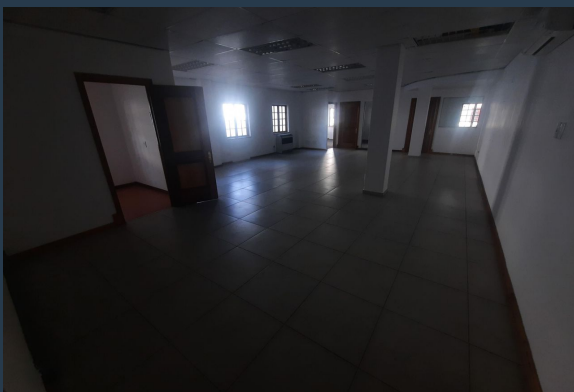

PROPERTY | WITH PURPOSE

R12,245 per month excl. VAT

R79 per m²

www.spire.co.za

TO LET

155 Sqm office space to rent in Rivonia. RiverPark Aptus House offers stunning office space with an excellent view of the beautiful gardens. The attractive office space is located close to the N1 Highway and provides a back-up generator through power outages. The Office Park has 24 hour Security with two entrances. Our team of property professionals are ready to find your perfect space. We have a longstanding relationship with the top property funds and property management companies. We feature properties from Gauteng's most exclusive, vibrant, and desirable commercial locations, Spire Property Brokers offer a premium property portfolio that showcases the very best Commercial Space available on offer. Get in touch today, and let us...