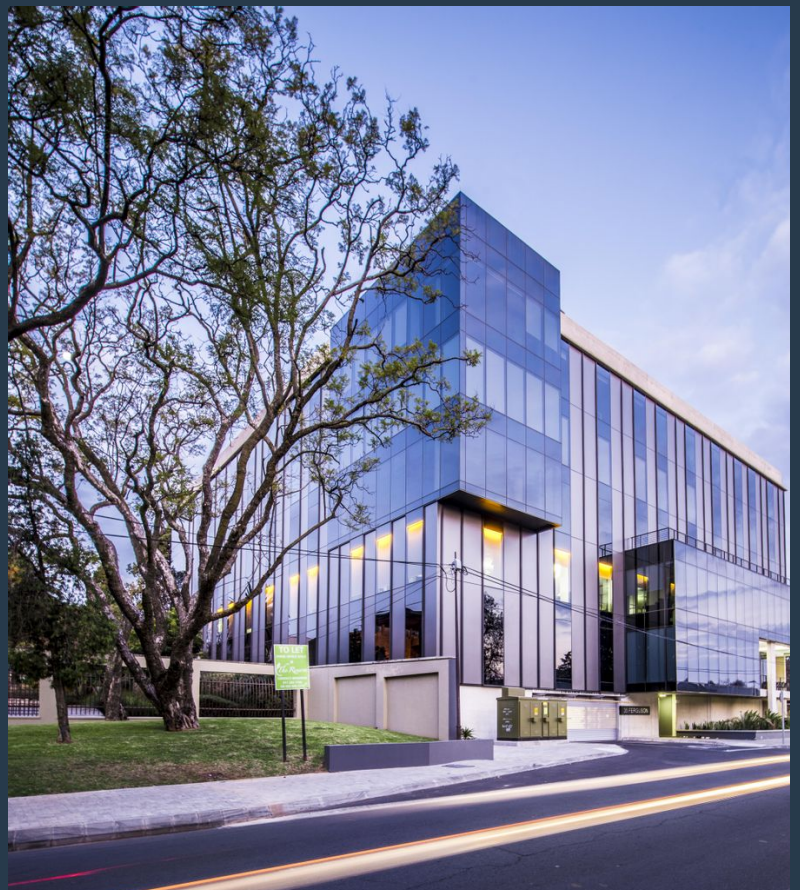

PROPERTY | WITH PURPOSE

R211,060 per month excl. VAT

R305 per m²

www.spire.co.za

TO LET

692m2 Office space to rent in Illovo. This modern designed office space currently accommodates multiple workstations open plan, boardrooms, a kitchen and reception area as well as a couple of executive offices. This P Grade building is located in the heart of Illovo and also boasts a stunning roof top restaurant great for entertaining corporate client. Illovo has the right space for your business. With the biggest assortment of Office Space to Rent in Illovo, Spire Properties is well positioned to find your ideal commercial space. Our area agents have years of experience in the Sandton area and have established a strong relationship with property owners and landlords. Our business relationships allow us to structure the perfect deal...