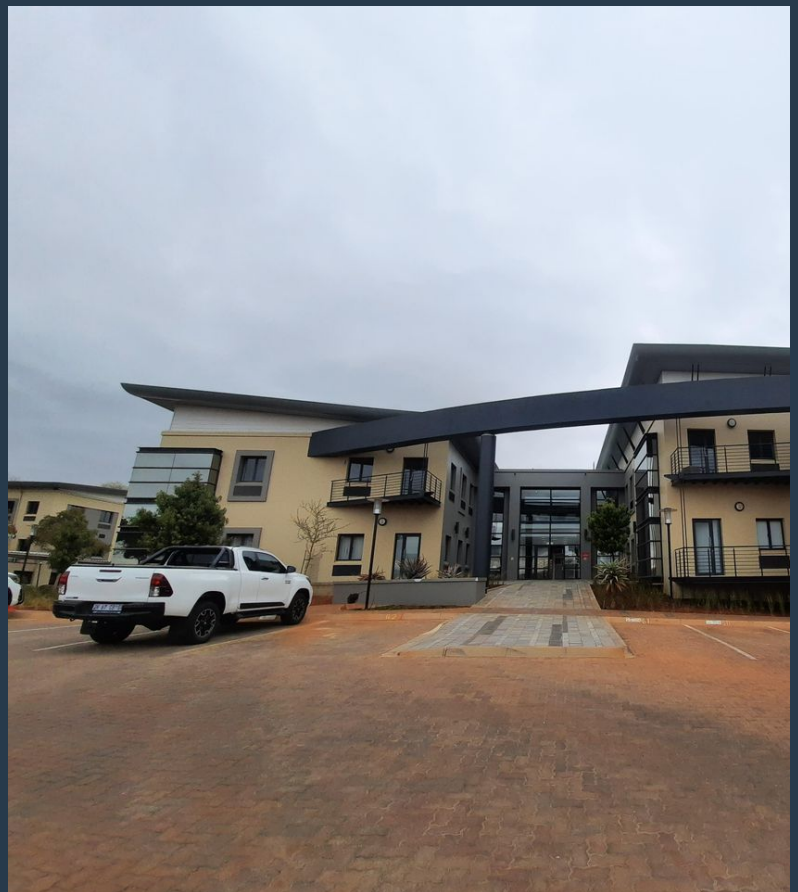

PROPERTY | WITH PURPOSE

R30,707 per month excl. VAT

R119 per m²

www.spire.co.za

TO LET

258 Sqm Office space available immediately to rent in Strubensvalley. Clearwater Office Park has the distinction of being one of the first A-Grade office parks on the East Rand. Through its clever design and creative landscaping, it remains relevant and ready to support successful business operations. The Office park offers commercial office space in the Allens Nek, Clear Water area offers great value office space, covered and basement parking facilities available. The offices range from 150sqm to a few thousand square meters. The Office park is situated Right opposite The Clearwater Mall, just off Hendrik Potgieter. Our team of property professionals are ready to find your perfect space. We have a longstanding relationship with...