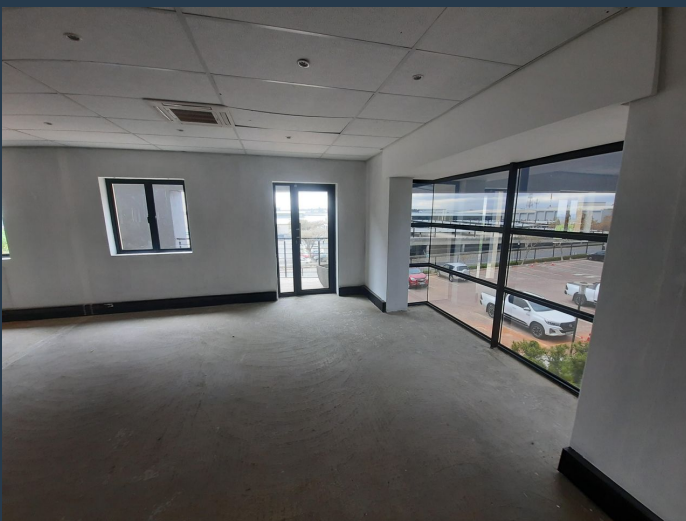

PROPERTY | WITH PURPOSE

R30,707 per month excl. VAT

R119 per m²

www.spire.co.za

CONTACT US

Nadeema Chothia

Agent

☎ (011) 2685871

📱 083 305 5354

✉ nadeemac@spire.co.za

Kate Shimwell

Agent

☎ (011) 2685871

📱 082 493 0273

✉ kates@spire.co.za

WEB REF: CL2432

Nadeema Chothia | 083 305 5354 | nadeemac@spire.co.za