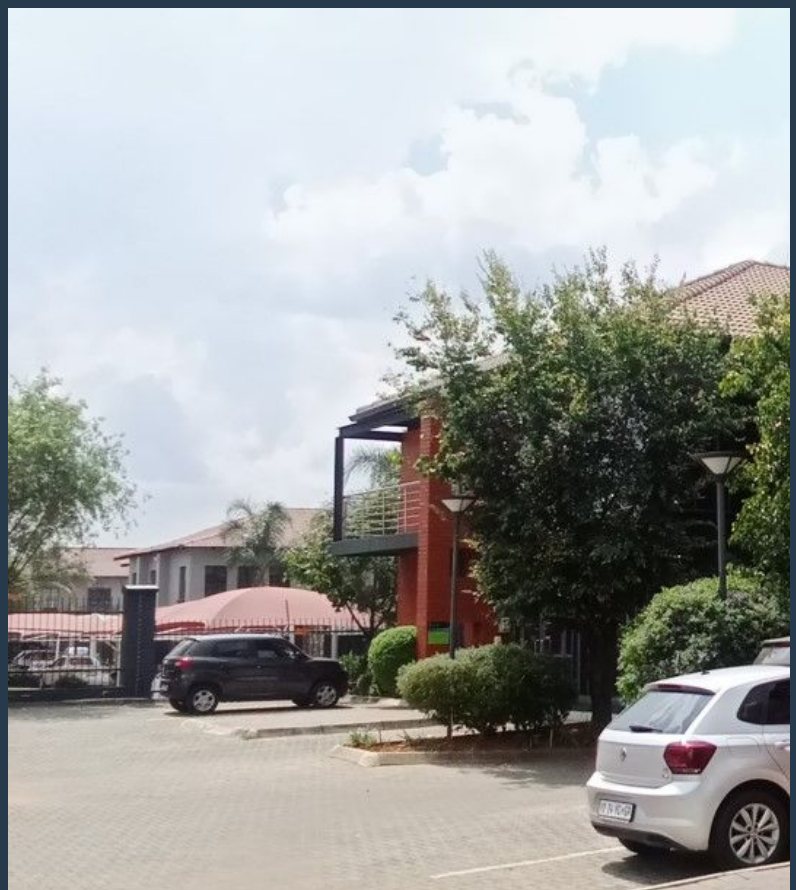

PROPERTY | WITH PURPOSE

R46,860 per month excl. VAT

R110 per m²

www.spire.co.za

TO LET

WILLOWVALE OFFICE PARK

15 Van Hoof Close

Office Space to rent in Ruimsig | Willowvale Office Park 426Sqm Office Space at Willowvale Office Park which is situated along Hendrik Potgieter Road. This business park offers you the perfect position to do business on the West Rand and still get to Pretoria, Sandton and Randburg with ease. The space includes a reception area, a kitchenette, office suites, a meeting room and bathrooms internally. This secure and well-maintained office park is located near amenities such as Clearwater Mall and Walter Sisulu National Botanical Garden. It has 24-hour guards, well-maintained gardens and a back-up generator. This office space also includes ablution facilities within the building and can be designed according to one's business needs. On-site...