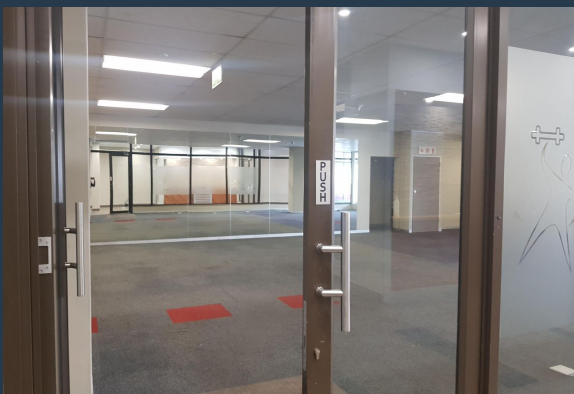

PROPERTY | WITH PURPOSE

R22,770 per month excl. VAT

R110 per m²

www.spire.co.za

TO LET

INYANDA

15 Girton Road, Parktown

20sqm Office Space to Rent at Inyanda 3 in Parktown. Although, each floor is also available to let in case you are not looking for such a large space, but instead portions thereof. Parts of the building can be divided. The best part is how easily accessible this building is to schools such as Parktown boys' school, multiple fast-food franchises around the corner, taxi stops and a lot of foot, as well as cars traffic. Upon entrance is security who monitors the ins and outs of this amazing building, once you explore you will notice how the floors has large office spaces available, ideal for companies or a company with a large staff. Each floor has a full functioning kitchen for the staff members. The many windows of this building,...