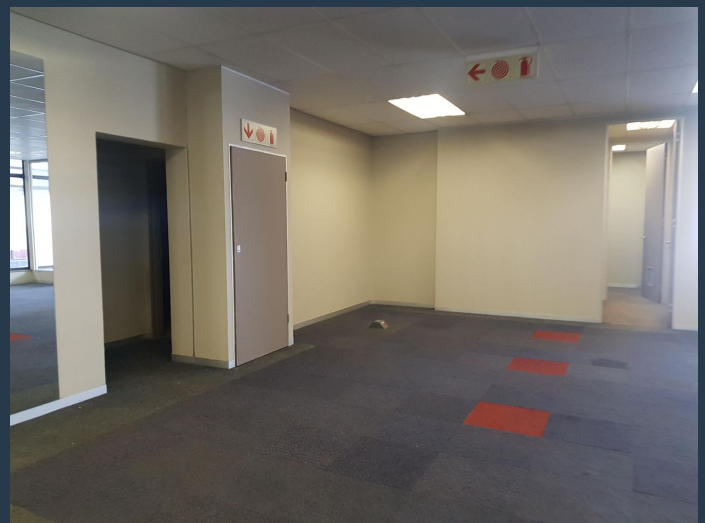

PROPERTY | WITH PURPOSE

R22,770 per month excl. VAT

R110 per m²

www.spire.co.za

CONTACT US

Nadeema Chothia

Agent

☎ (011) 2685871

📱 083 305 5354

✉ nadeemac@spire.co.za

Kate Shimwell

Agent

☎ (011) 2685871

📱 082 493 0273

✉ kates@spire.co.za

WEB REF: CL3289

Nadeema Chothia | 083 305 5354 | nadeemac@spire.co.za